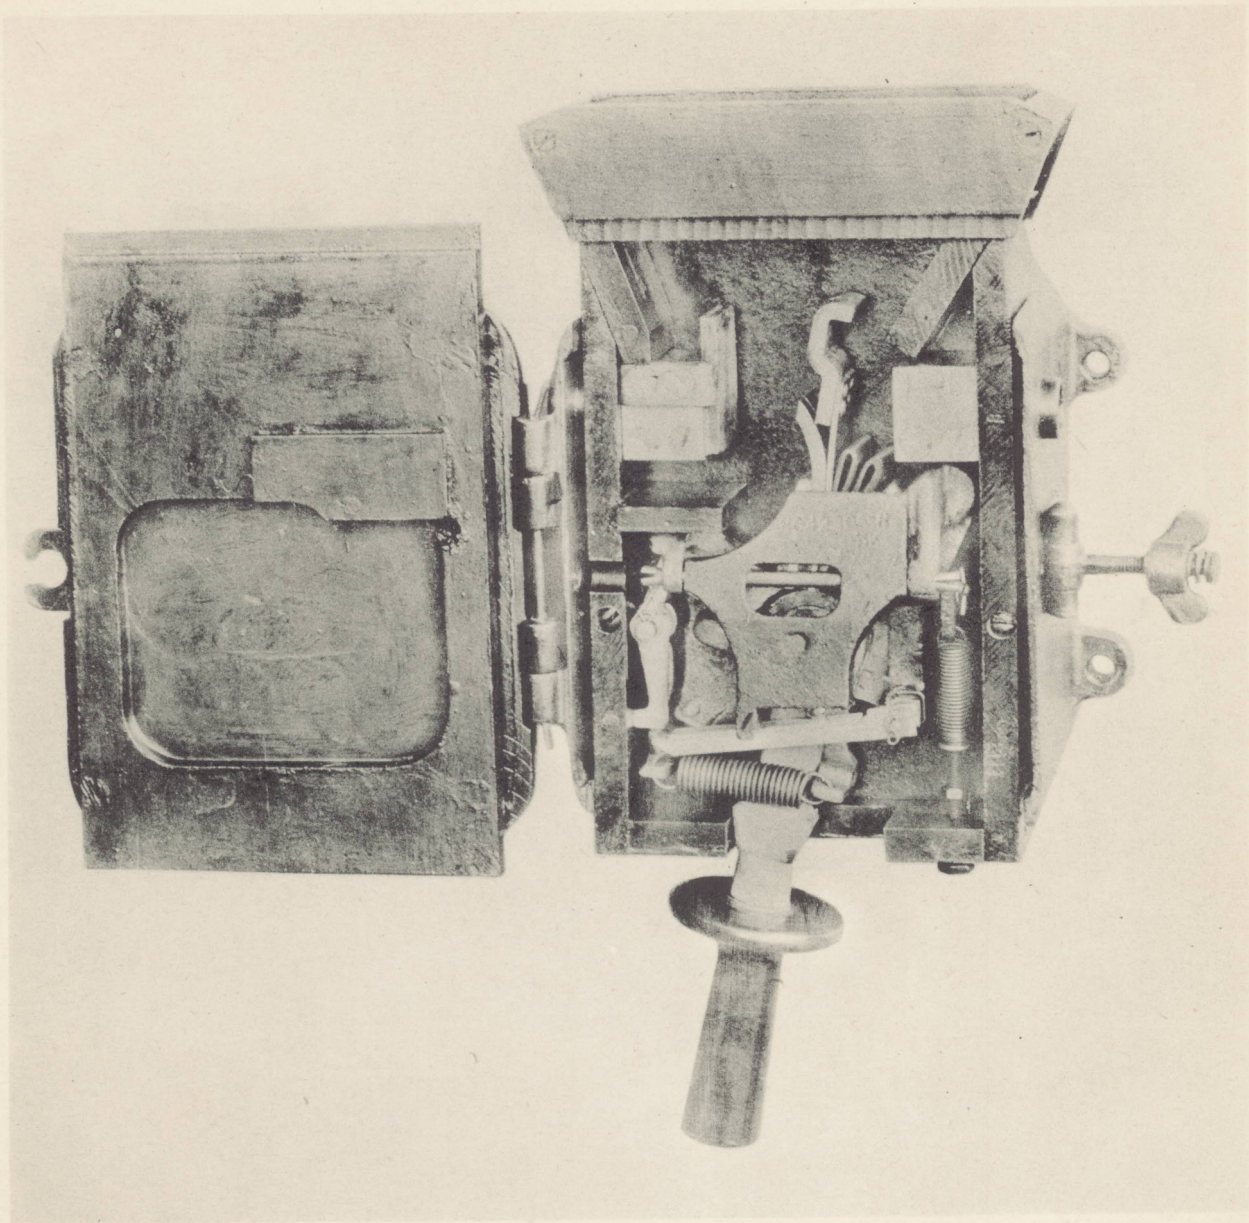

INSPECTED BY DEC 23, 19

K-899350

GENERAL ELECTRIC COMPANY, SCHENECTADY, N.Y.

305202

TYPE MR-12-D AUTOMATIC CIRCUIT BREAKER

305203

TYPE MR-12-D AUTOMATIC CIRCUIT BREAKER.
INDEX E-356.1